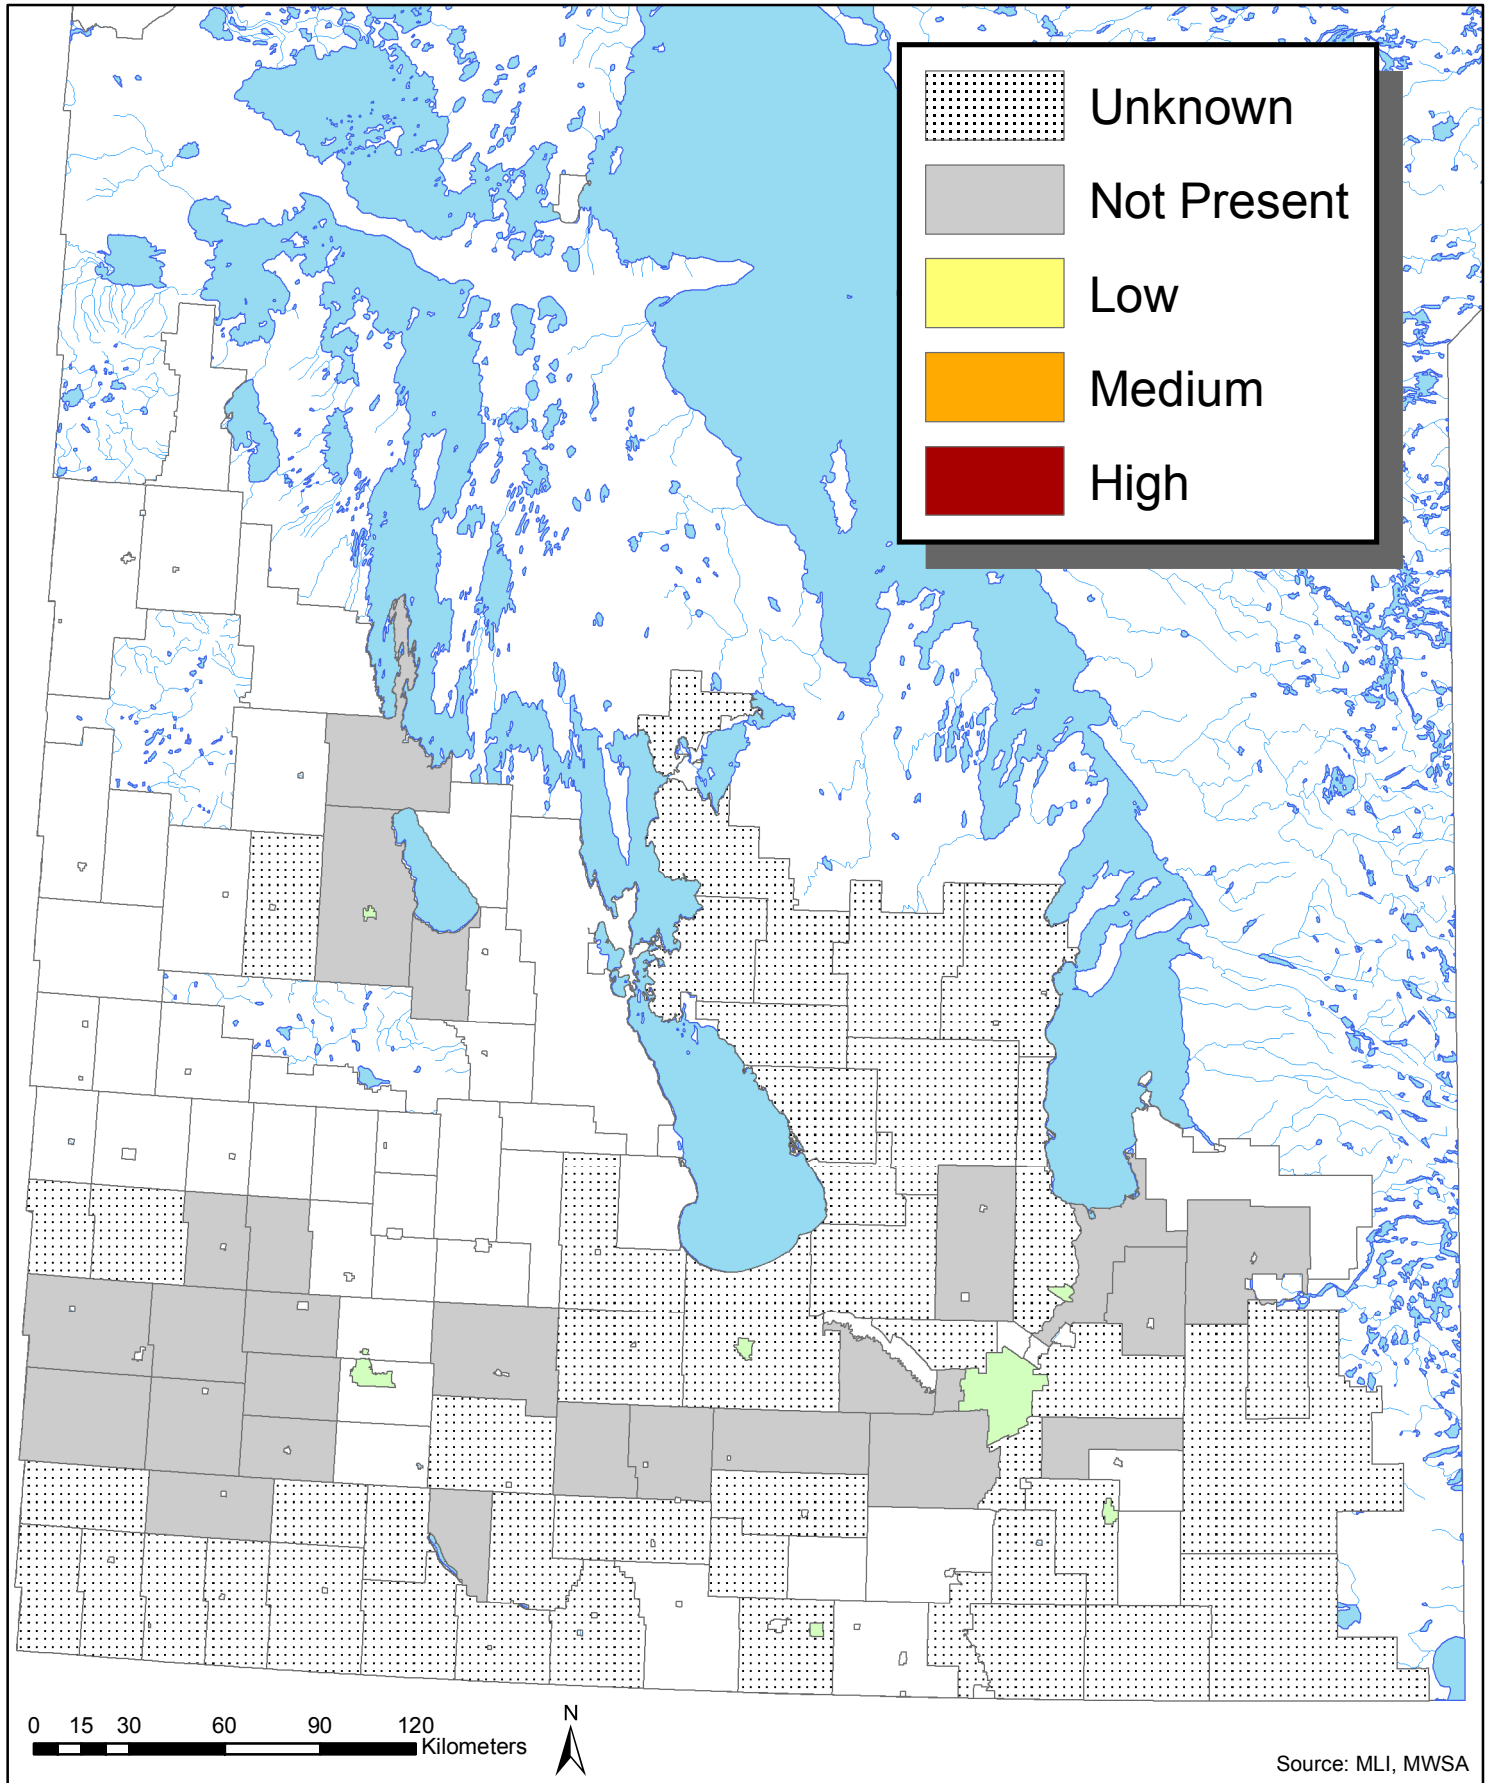

Purple nutsedge (*Cyperus rotundus*) Infestation in Manitoba Municipalities in 2010

Source: MLI, MWSA

Invasive Species Council of Manitoba
www.invasivespeciesmanitoba.com
(204) 232-6021